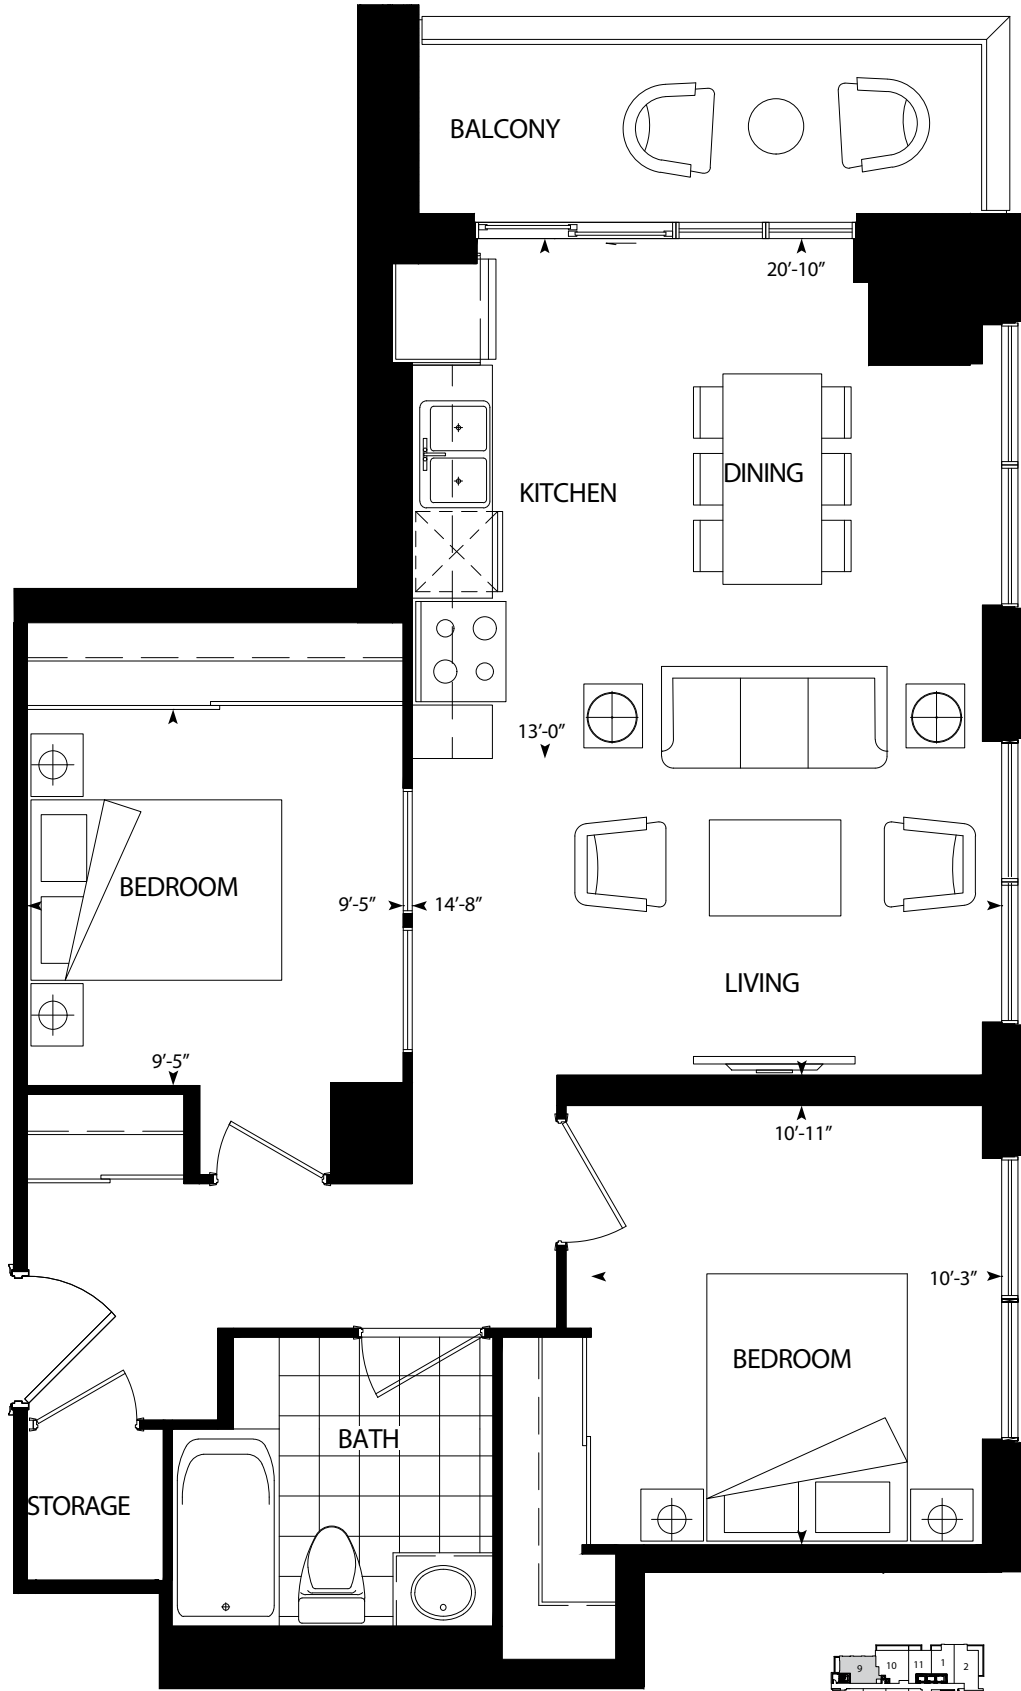

Two Bedroom 807 sq.ft.

Sizes and specifications subject to change without notice. Furniture is displayed for illustration purposes only and does not necessarily reflect the electrical plan for the suite. Suites are rented unfurnished. E. & O.E.