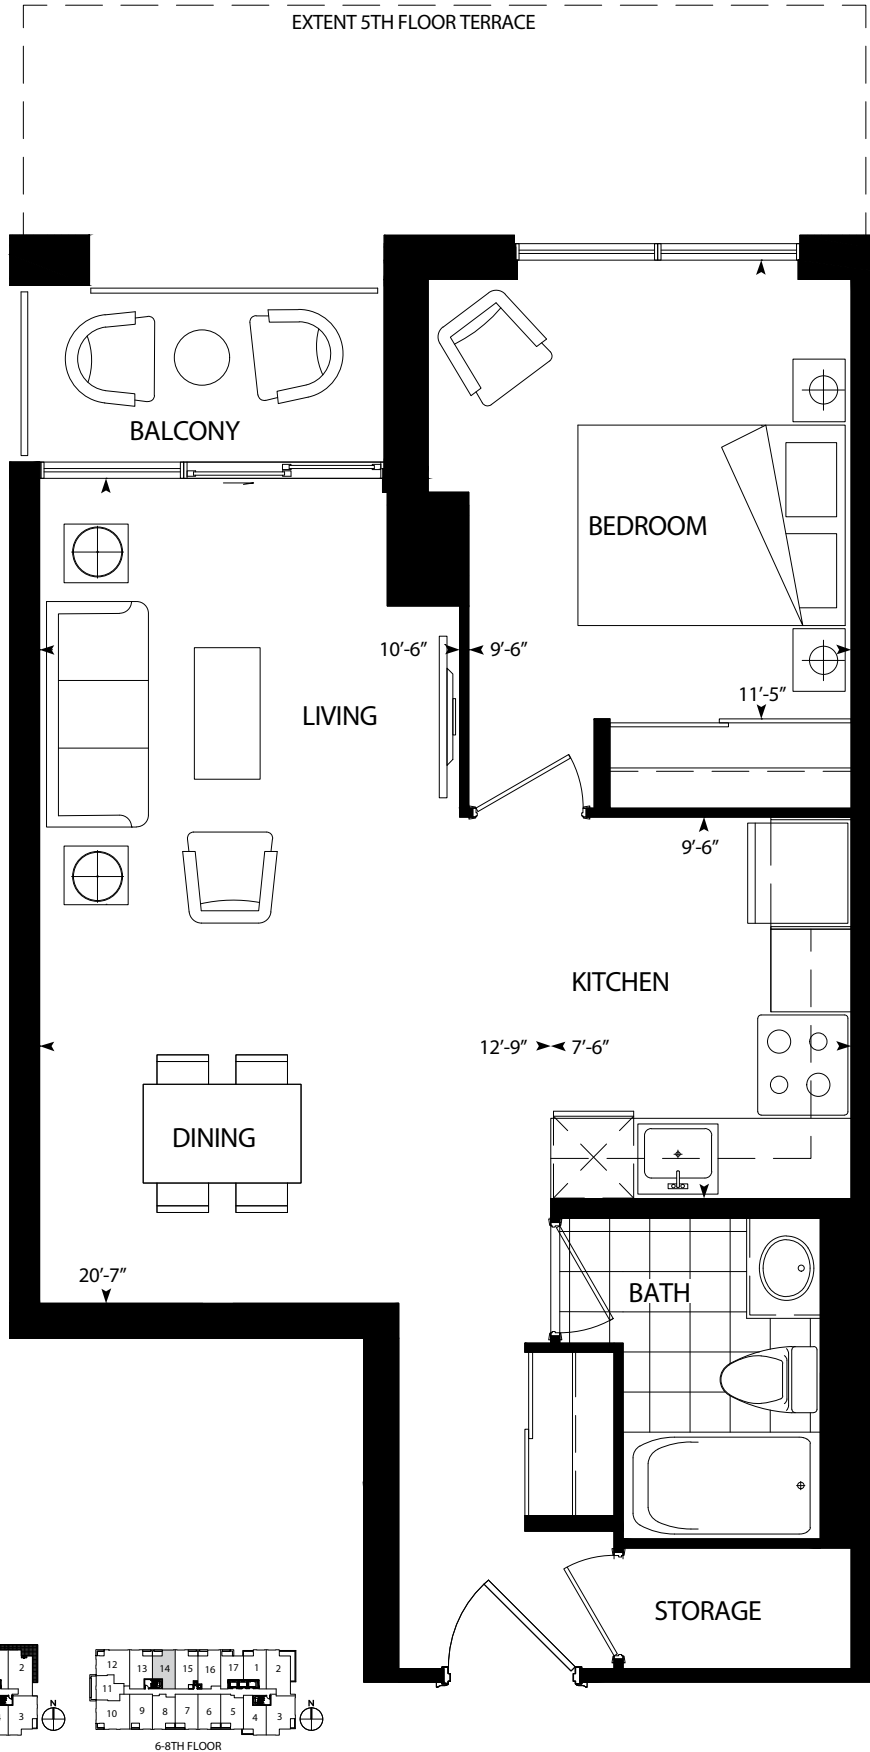

One Bedroom 635 sq.ft.

Sizes and specifications subject to change without notice. Furniture is displayed for illustration purposes only and does not necessarily reflect the electrical plan for the suite. Suites are rented unfurnished. E. & O.E.