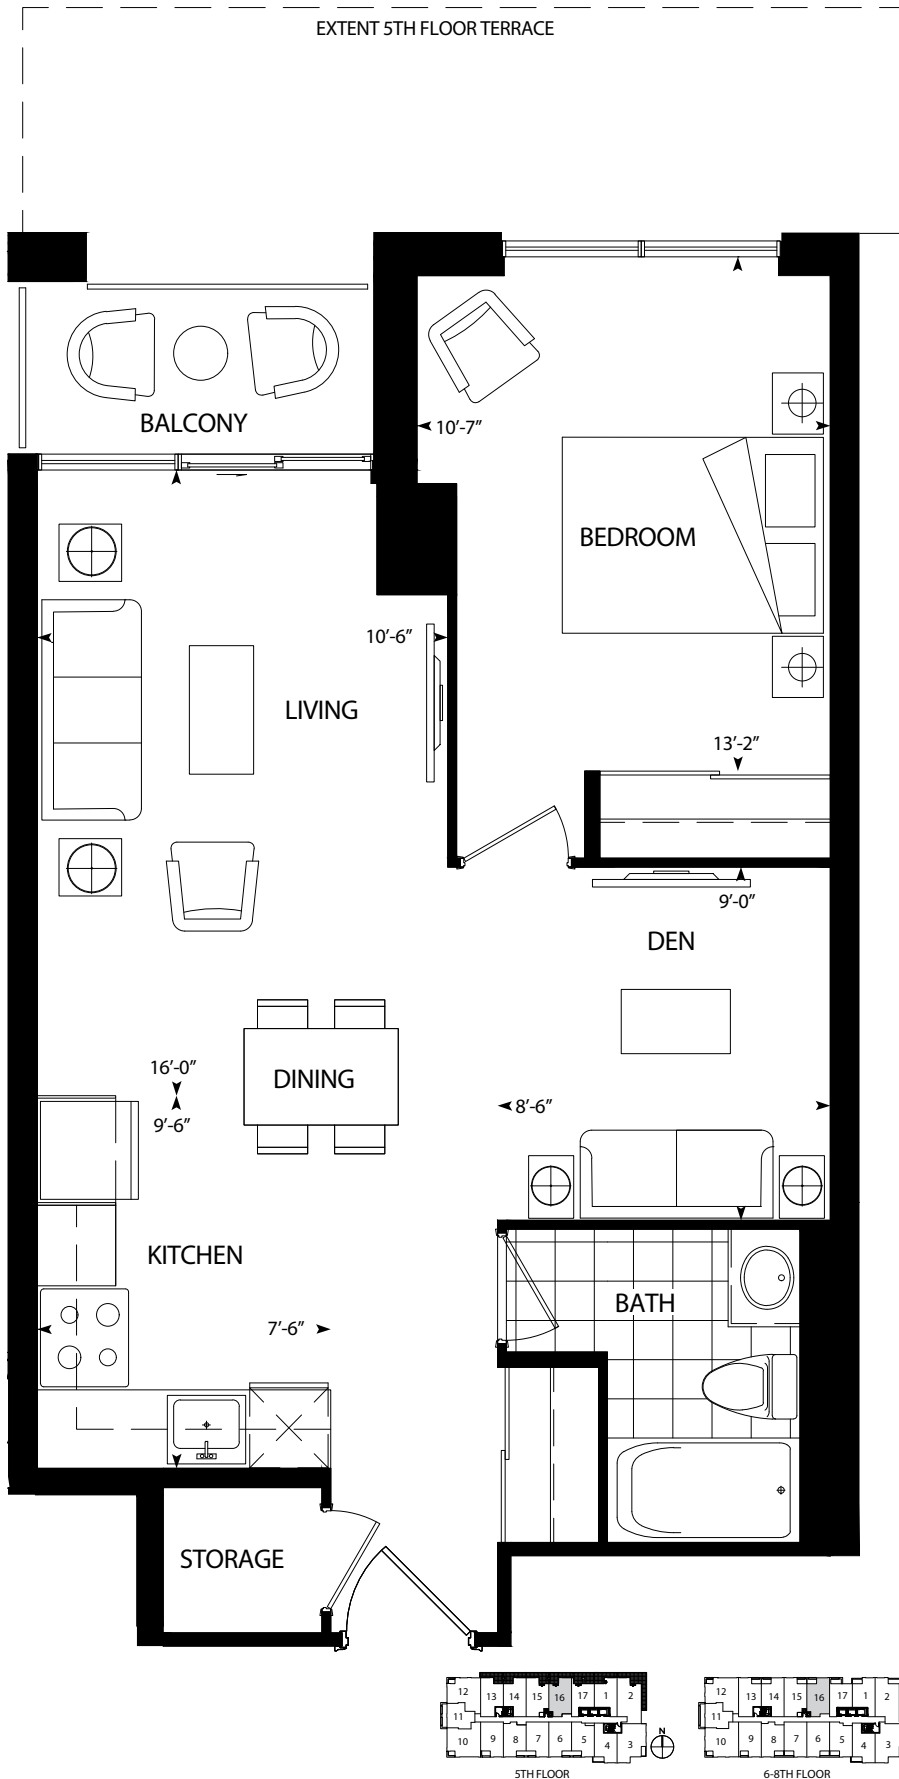

One Bedroom + Den

677 sq.ft.

Sizes and specifications subject to change without notice. Furniture is displayed for illustration purposes only and does not necessarily reflect the electrical plan for the suite. Suites are rented unfurnished. E. & O.E.