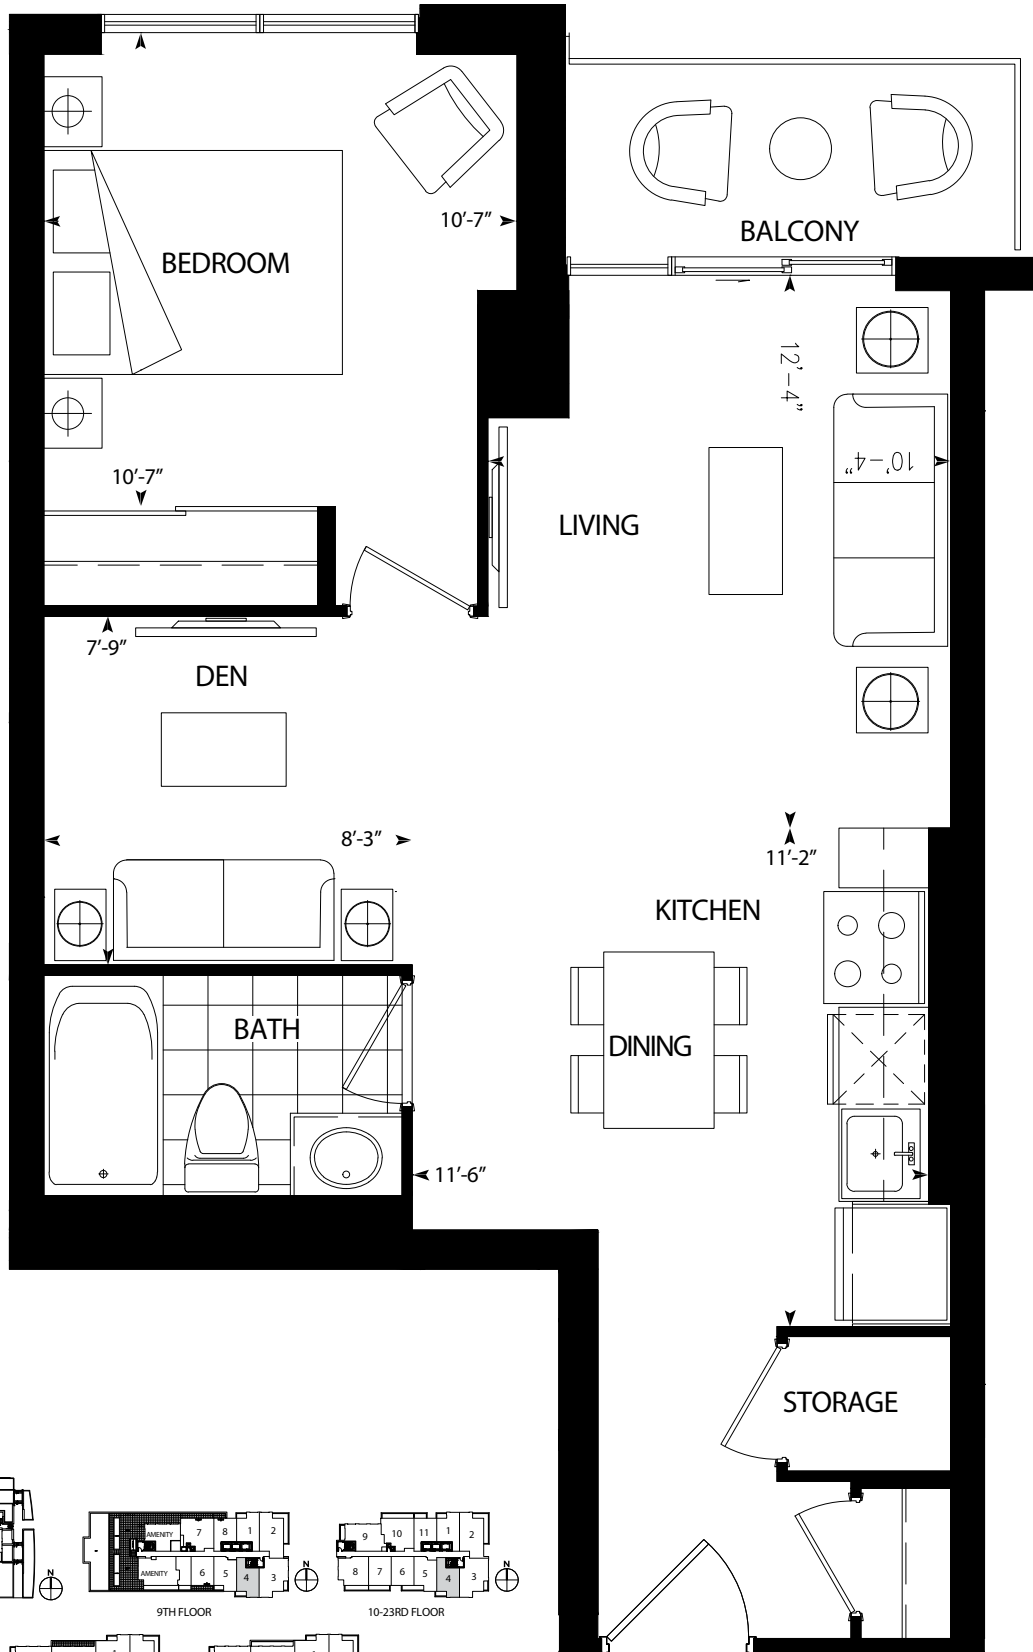

One Bedroom + Den 618 sq.ft.

Sizes and specifications subject to change without notice. Furniture is displayed for illustration purposes only and does not necessarily reflect the electrical plan for the suite. Suites are rented unfurnished. E. & O.E.