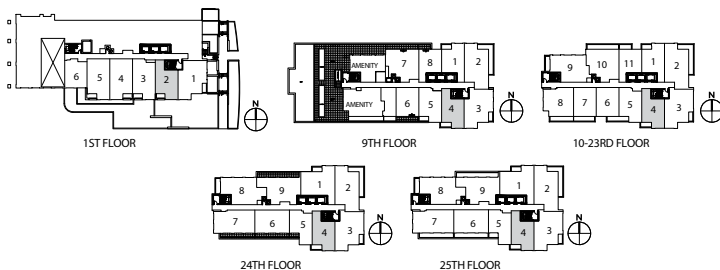

One Bedroom + Den 618 sq.ft.

Sizes and specifications subject to change without notice. Furniture is displayed for illustration purposes only and does not necessarily reflect the electrical plan for the suite. Suites are rented unfurnished. E. & O.E.