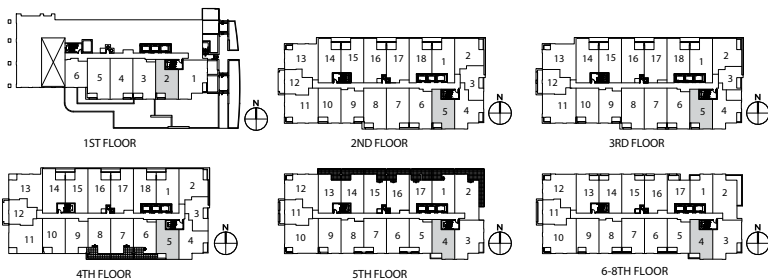

One Bedroom + Den 618 sq.ft.

Sizes and specifications subject to change without notice. Furniture is displayed for illustration purposes only and does not necessarily reflect the electrical plan for the suite. Suites are rented unfurnished. E. & O.E.