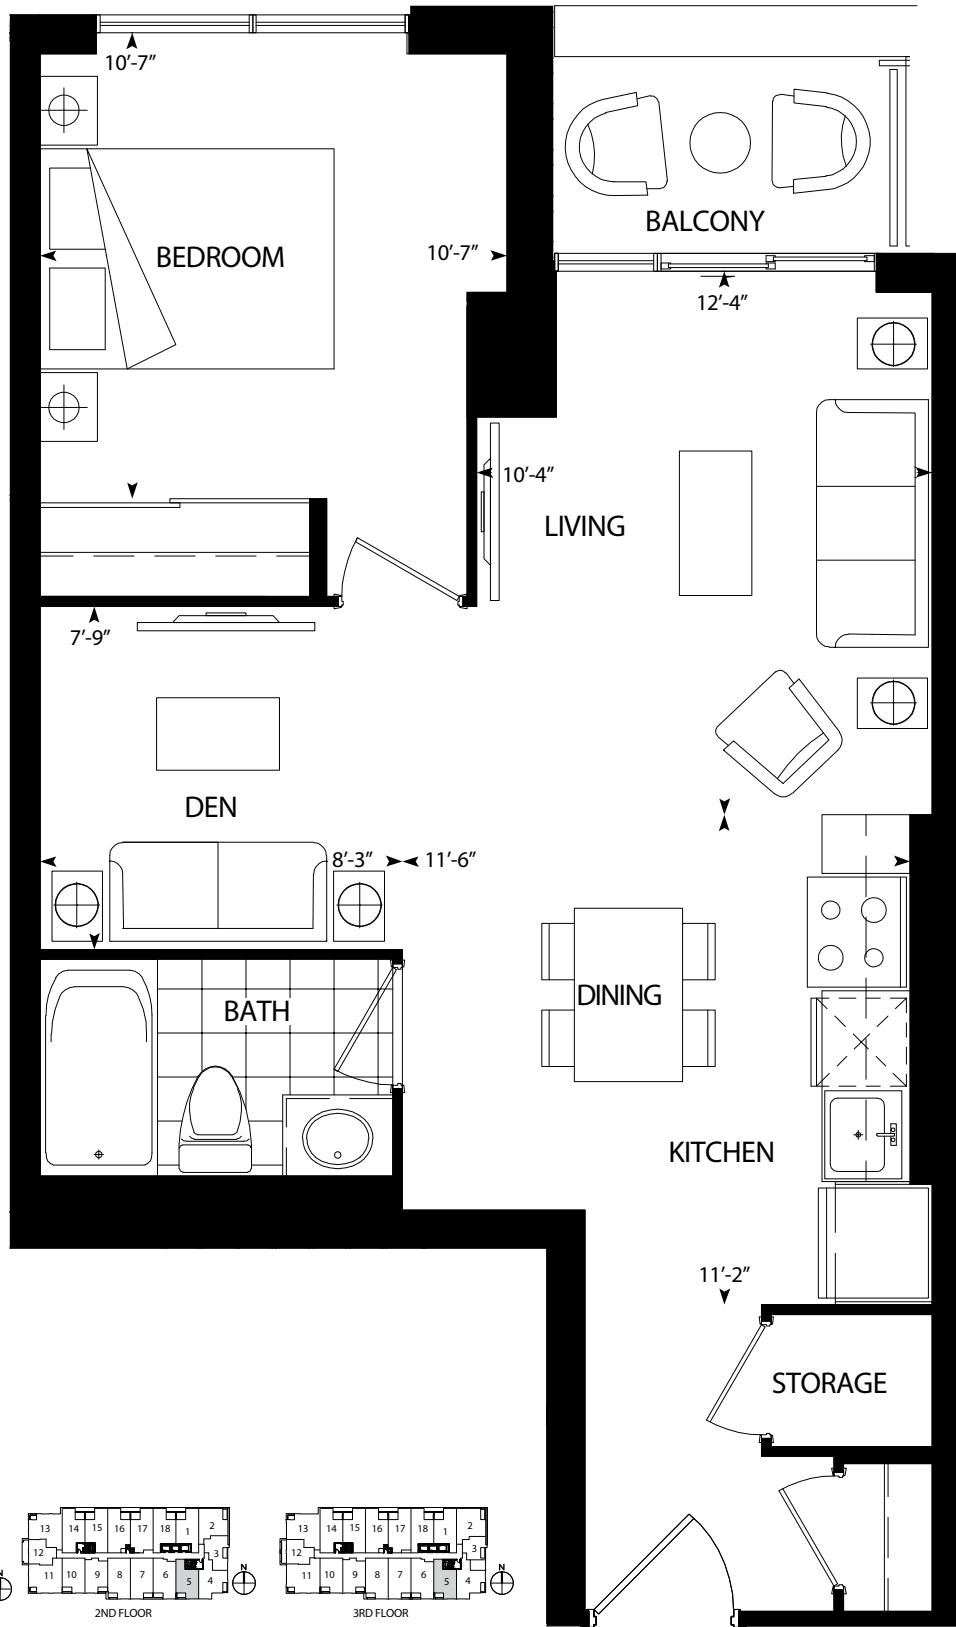

One Bedroom + Den 618 sq.ft.

Sizes and specifications subject to change without notice. Furniture is displayed for illustration purposes only and does not necessarily reflect the electrical plan for the suite. Suites are rented unfurnished. E. & O.E.