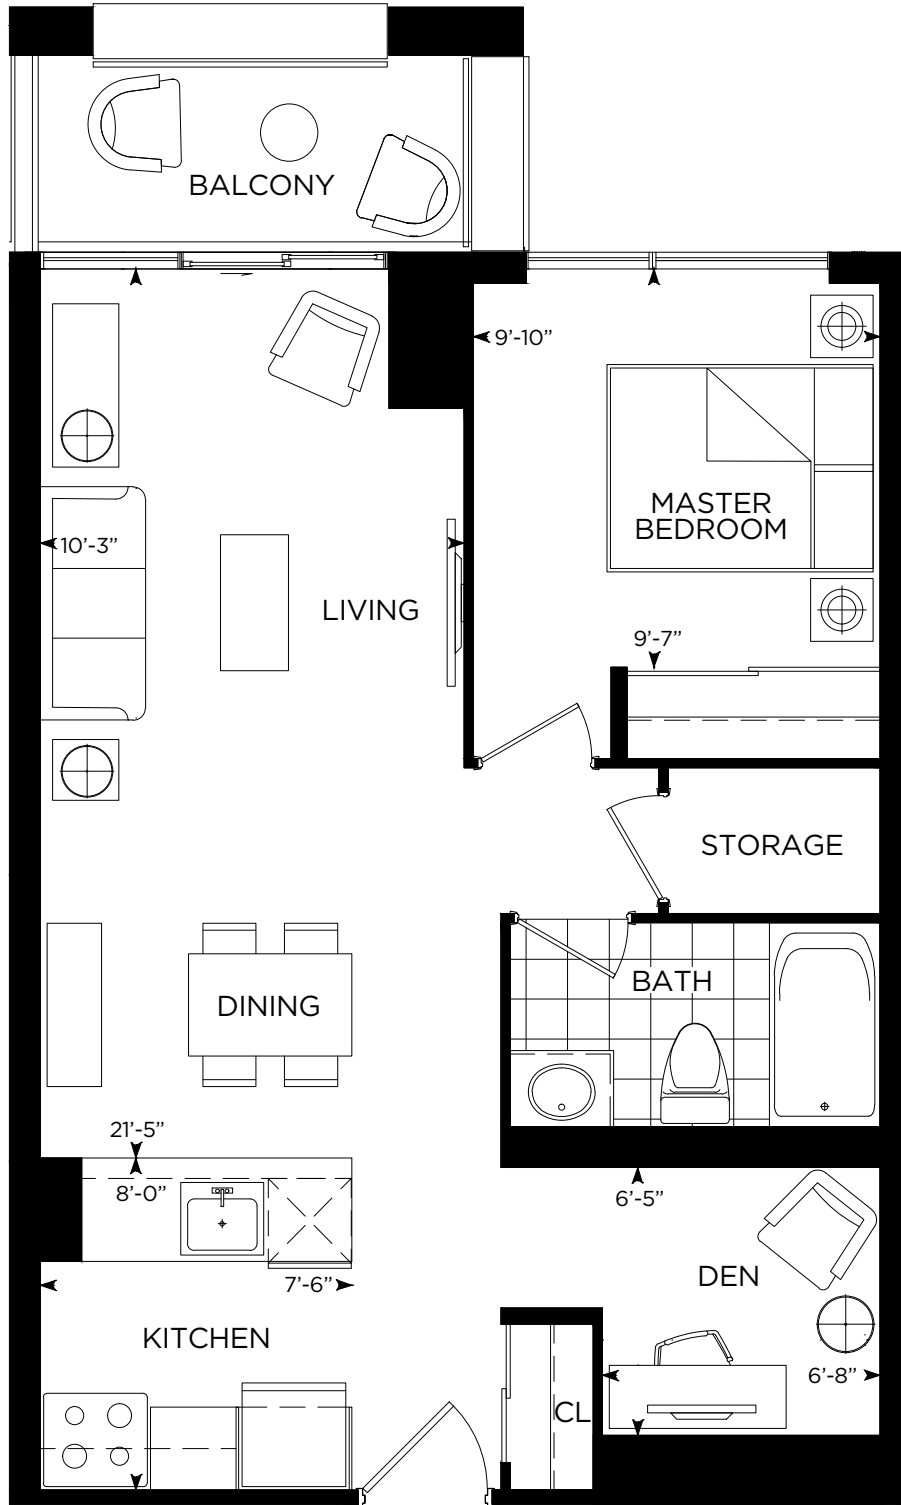

One Bedroom + Den

641 sq.ft.

Sizes and specifications subject to change without notice. Furniture is displayed for illustration purposes only and does not necessarily reflect the electrical plan for the suite. Suites are rented unfurnished. E. & O.E.