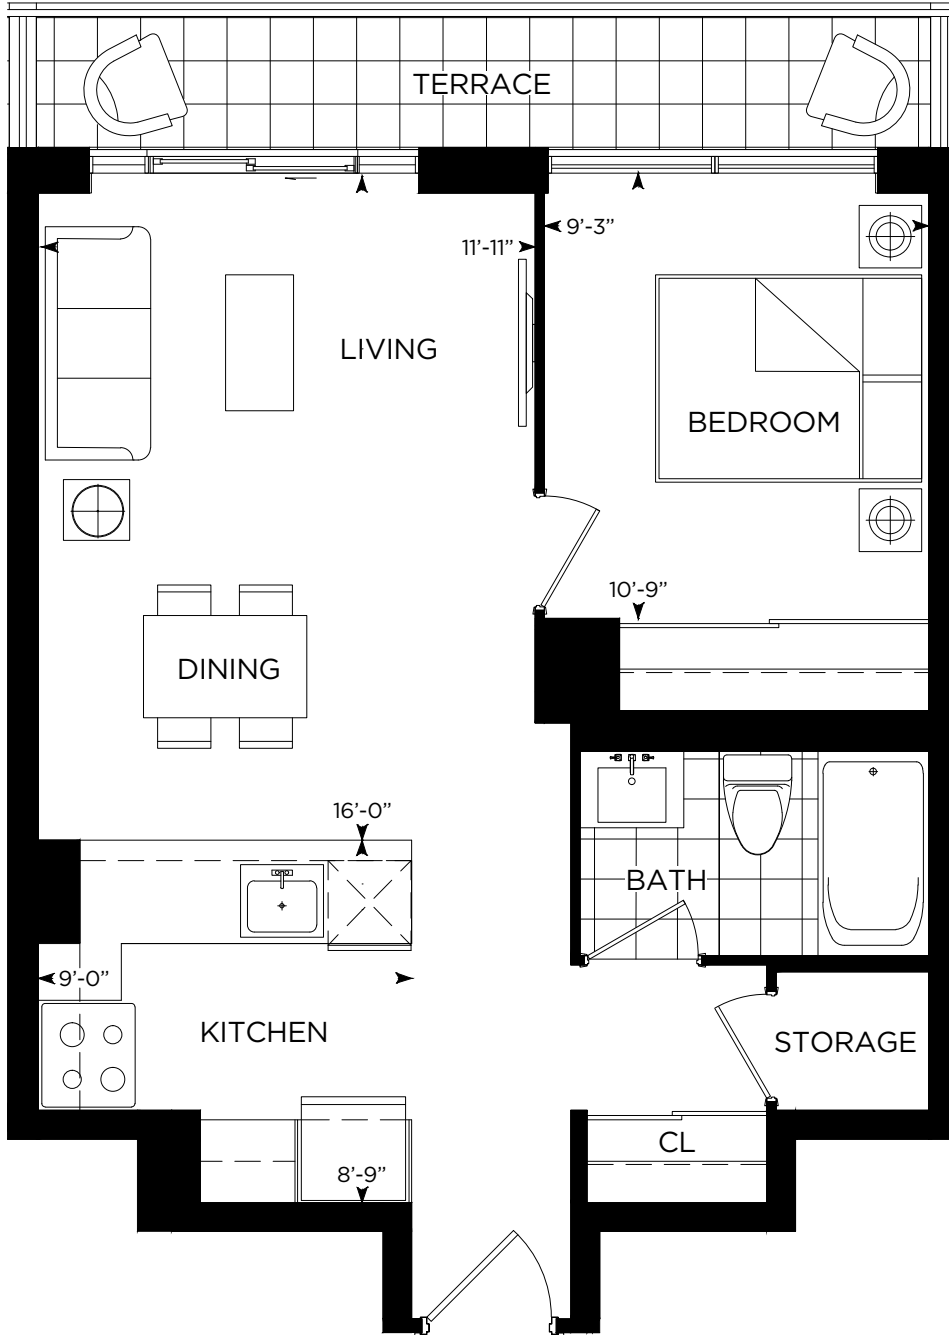

One Bedroom

568 sq.ft.

Sizes and specifications subject to change without notice. Furniture is displayed for illustration purposes only and does not necessarily reflect the electrical plan for the suite. Suites are rented unfurnished. E. & O.E.